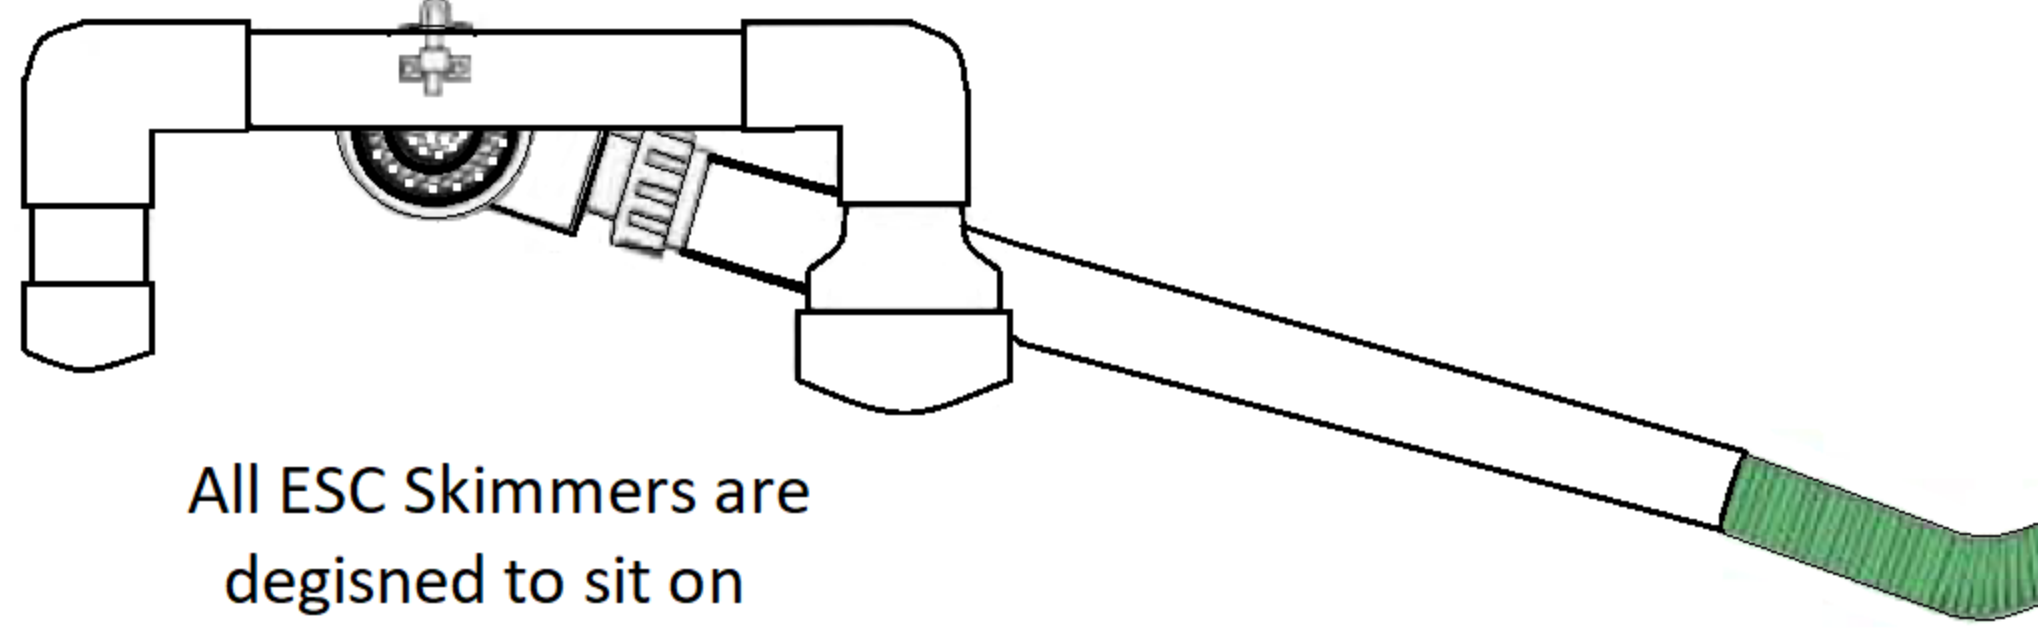

1. 6 feet of Solid barrel pipe included.
2. Threaded union for orifice installation.
3. Flex hose provided with customer specified outlet size.
4. Orifice included as specified by customer.
5. Drains and vents fully enclose dby frame.
6. Shipped assembled. Customer attached barrel pipe, then to structure.

6 inch ESC Skimmer / Sediment Pond Surface Drain

NTS TYPICAL

Side View
NTS TYPICAL

All ESC Skimmers are designed to sit on a stone base

6 inch solid barrel pipe included

Flex hose with threaded nipples and customer specified outlet